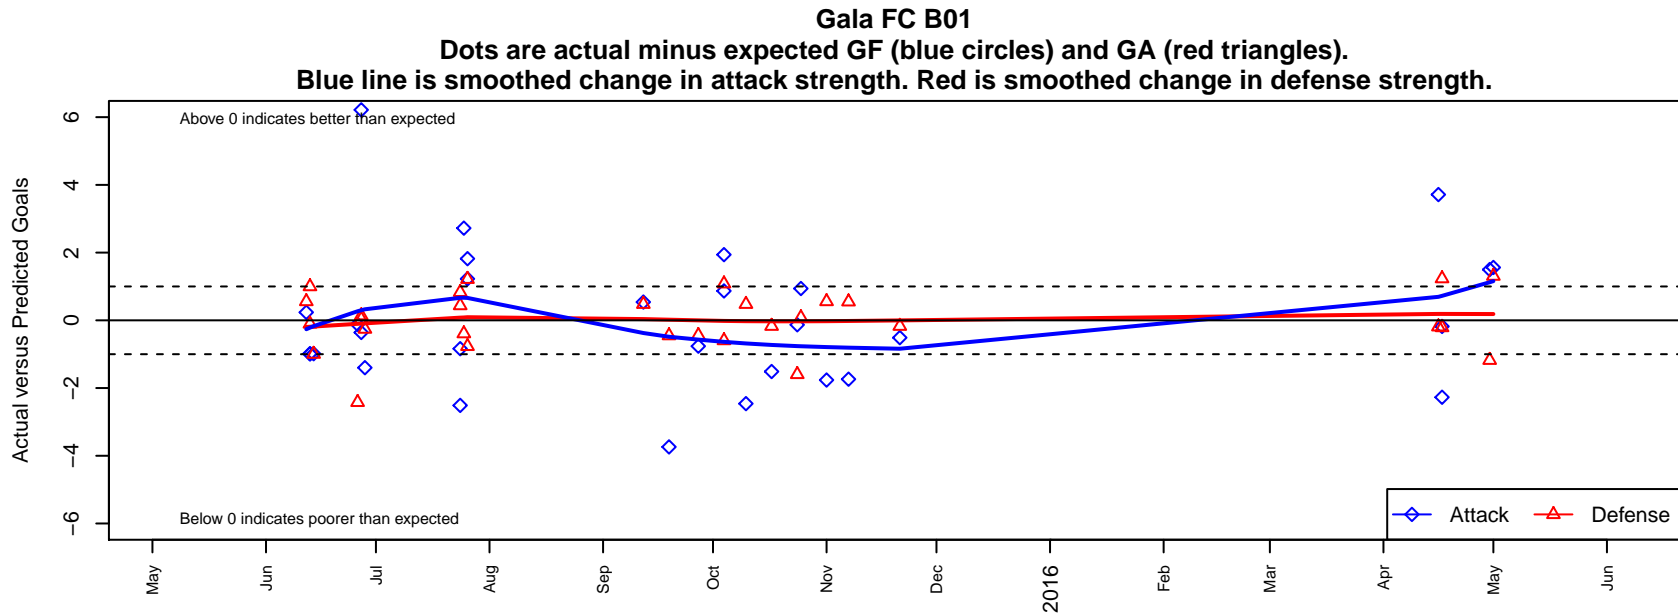

Gala FC B01

Gala FC
 Marysville, WA
 B01 total strength=1091
 attack=3.26 defense=2.31
 fall league = PSPL Classic 2 Blue U14
 notes= Baxter 2015

alt names used:
 Gala Fc BU14
 Gala FC BU14
 Gala FC Bu14
 Gala Fc BU14
 GALA FC-01 BAXTER (WA)

Venues played:
 2015 Skagit Firecracker U14
 2015 Clash At the Border Silver/Bronze/Copper
 2015 Crossfire Select BU14 Silver
 2015 PSPL Classic 2 Blue U14
 2015 WA Cup BU14 Bronze U14

**attack and defense variance (black dot)
relative to other teams
and top 10 in region**