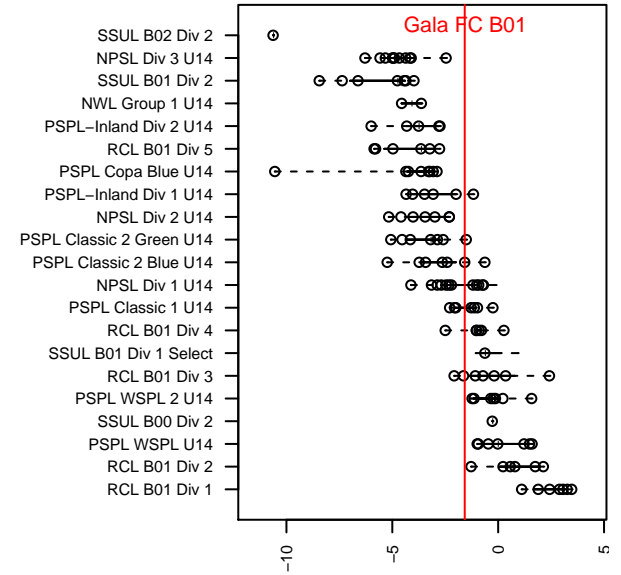

**attack and defense rating
relative to others at age
and all opponents in last 13 months**