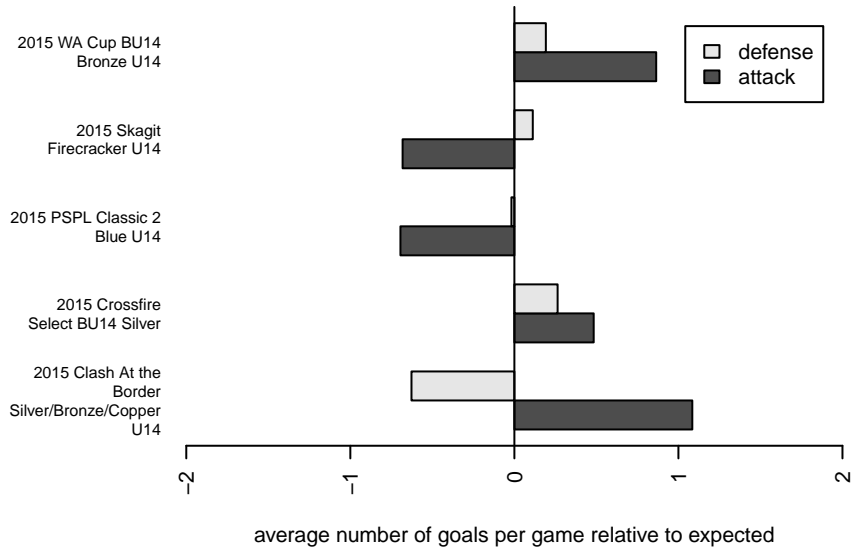

Performance relative to 13 month average